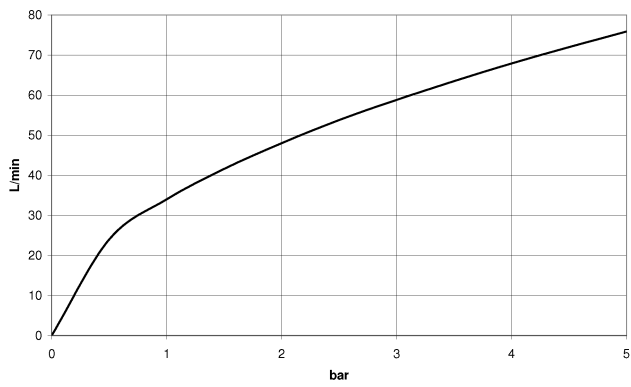

Wall elbow - Chrome

IMO

28 450 980

- 3/8" shower outlet
- rosette 60 x 60 mm
- 1/2" connection

Intrinsic protection against back flow.

Fits: IMO, MEM, CL.1, CYO

	Chrome	28 450 980-00
	Brushed Platinum	28 450 980-06
	Platinum	28 450 980-08
	Durabress (23kt Gold)	28 450 980-09
	Dark Chrome	28 450 980-19
	Brushed Light Gold	28 450 980-27
	Brushed Durabress (23kt Gold)	28 450 980-28
	Matte Black	28 450 980-33
	Brushed Champagne (22kt Gold)	28 450 980-46
	Champagne (22kt Gold)	28 450 980-47
	Brushed Chrome	28 450 980-93
	Brushed Dark Platinum	28 450 980-99

Recommended miscellaneous

- Concealed wall elbow -** 35 085 970 90
- max. recess depth 163 mm
 - min. recess depth 90 mm

28 450 980

mm [inches]

Flow rate chart

Certificates

IAPMO_4976 (5). Belgaqua_22_280_2 WRAS_2310091. WRAS_1807022.
7_7.