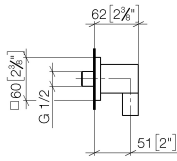

Wall elbow - Chrome

IMO

28 450 980

- 3/8" shower outlet
- rosette 60 x 60 mm
- 1/2" connection

Intrinsic protection against back flow.

Fits: IMO, MEM, CL.1, CYO

	Chrome	28 450 980-00
	Brushed Platinum	28 450 980-06
	Platinum	28 450 980-08
	Durabress (23kt Gold)	28 450 980-09
	Dark Chrome	28 450 980-19
	Brushed Light Gold	28 450 980-27
	Brushed Durabress (23kt Gold)	28 450 980-28
	Matte Black	28 450 980-33
	Brushed Champagne (22kt Gold)	28 450 980-46
	Champagne (22kt Gold)	28 450 980-47
	Brushed Chrome	28 450 980-93
	Brushed Dark Platinum	28 450 980-99

Recommended miscellaneous

- Concealed wall elbow -** 35 085 970 90
- max. recess depth 163 mm
 - min. recess depth 90 mm

28 450 980

mm [inches]

Flow rate chart

Certificates

IAPMO_4976 (5). Belgaqua_22_280_2 WRAS_2310091. WRAS_1807022.
7_7.

28 450 980

Spare parts list

No.	Item Number	Name	Quantity used	Delivery time
1	09 16 01 014 90	ring	1	2
2	90 23 01 141 00 90	back-flow preventer	1	2
3	09 24 03 116 20 90	nipple	1	2
4	09 14 10 008 90	seal	1	2
5	09 14 10 142 90	seal	1	2
6	09 30 30 054 90	screw	1	2
7	09 31 11 026 90	pin	1	2
8	09 27 82 006-00	rosette	1	10
9	09 11 03 046-00	connection	1	10
10	09 31 11 005 90	pin	1	2
11	90 14 10 077 00 90	seal	1	2
12	09 24 03 107 20 90	nipple	1	2
13	90 21 02 069 00-00	cover	1	10